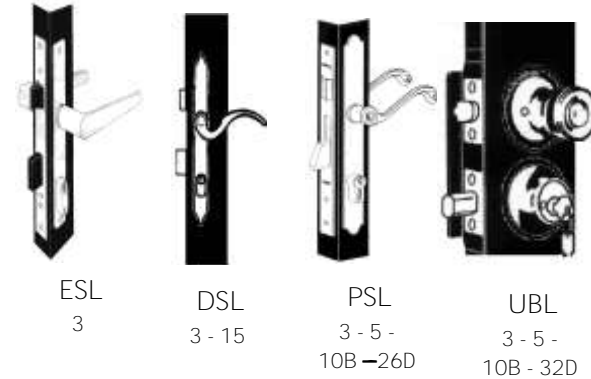

HOW TO MEASURE YOUR OPENING

Lock styles available

HIGH QUALITY LOCKS FROM MARKS,
 HAMPTON, PAPAIZ, CEL, EVERSEF & EZ SET

FINISH CODES:

- 3 - POLISHED BRASS PB - 5 - ANTIQUE BRASS AB
- 10B - OIL RUBBED BRONZE ORB - 15 - SATIN NICKLE SN
- 26D - SATIN CHROME SC - 32D - SATIN STAINLESS SS