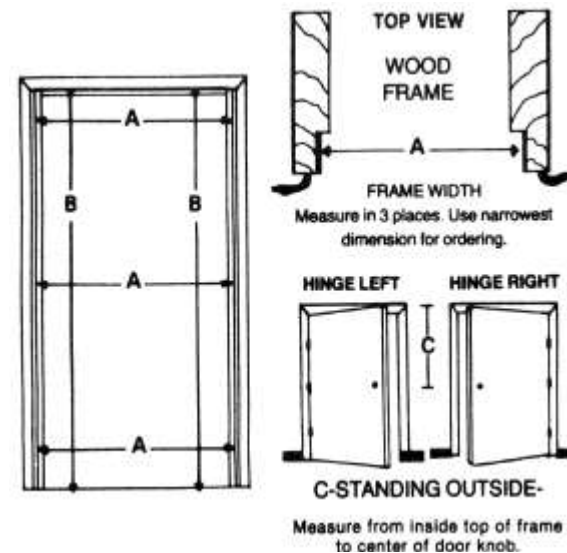

- 16 gauge all-steel construction
- Custom built for opening
- 14 gauge lock boxes
- Powder coat finish in Black, White, Almond, Tan, Bronze, Brown, Gray, Tan, Hunter Green, Cranberry, Red
- Machined steel vault pins
- Double Cylinder deadbolt
- Protective lock guard
- Plush weather stripped
- Metal Z bars
- Heavy Duty Closer & Chain
- Dual sweep expander
- Heavy-duty wrought hinges

HOW TO MEASURE YOUR OPENING