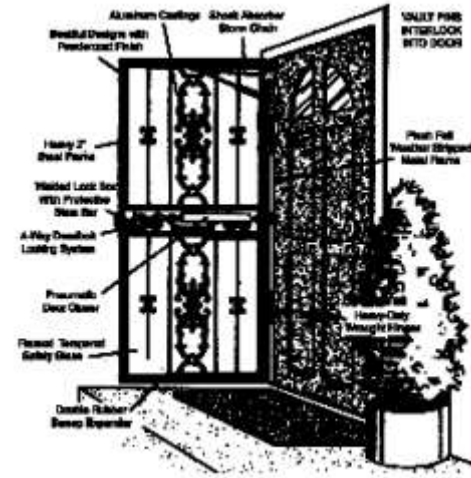

Patio Doors

Laminated Glass Doors

Patio Gates

144 Regency with sidelights
 Steel Security Storm Door
 With MML Double Cylinder Deadbolt

Custom Crafted Doors Include

- 16 gauge all-steel construction
- Custom built for opening
- 14 gauge lock boxes
- Powder coat finish in Black, White, Almond, Tan, Bronze, Brown, Gray, Tan, Hunter Green, Cranberry, Red
- Machined steel vault pins
- Double Cylinder deadbolt
- Protective lock guard
- Plush weather stripped
- Metal Z bars
- Heavy Duty Closer & Chain
- Dual sweep expander
- Heavy-duty wrought hinges