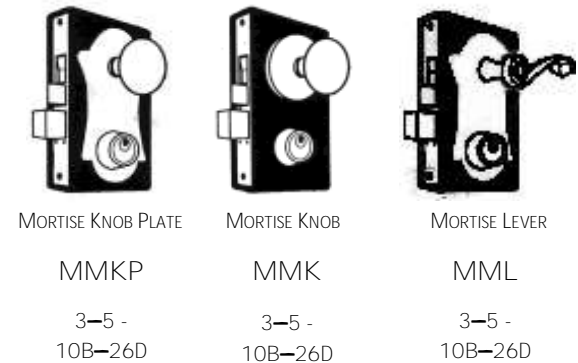

Patio Doors

Laminated Glass Doors

Patio Gates

144 Regency with sidelights
 Steel Security Storm Door
 With MML Double Cylinder Deadbolt

Custom Crafted Doors Include

- 16 gauge all-steel construction
- Custom built for opening
- 14 gauge lock boxes
- Powder coat finish in Black, White, Almond, Tan, Bronze, Brown, Gray, Tan, Hunter Green, Cranberry, Red
- Machined steel vault pins
- Double Cylinder deadbolt
- Protective lock guard
- Plush weather stripped
- Metal Z bars
- Heavy Duty Closer & Chain
- Dual sweep expander
- Heavy-duty wrought hinges

HOW TO MEASURE YOUR OPENING

Lock styles available

HIGH QUALITY LOCKS FROM MARKS,
 HAMPTON, PAPAIZ, CEL, EVERSEF & EZ SET

FINISH CODES:

- 3 - POLISHED BRASS PB - 5 - ANTIQUE BRASS AB
- 10B - OIL RUBBED BRONZE ORB - 15 - SATIN NICKLE SN
- 26D - SATIN CHROME SC - 32D - SATIN STAINLESS SS

HIGH SECURITY MARKS MORTISE LOCKS

FIRE ESCAPE THUMBTURN FUNCTION - "F" ON

SELECT MORTISE LOCKS: IN 3 & 5 FINISH

FALCON DOOR AND WINDOW SECURITY STORM DOORS

102 Madrid

103 Sentry

115 Gibraltar

132 Tiffany